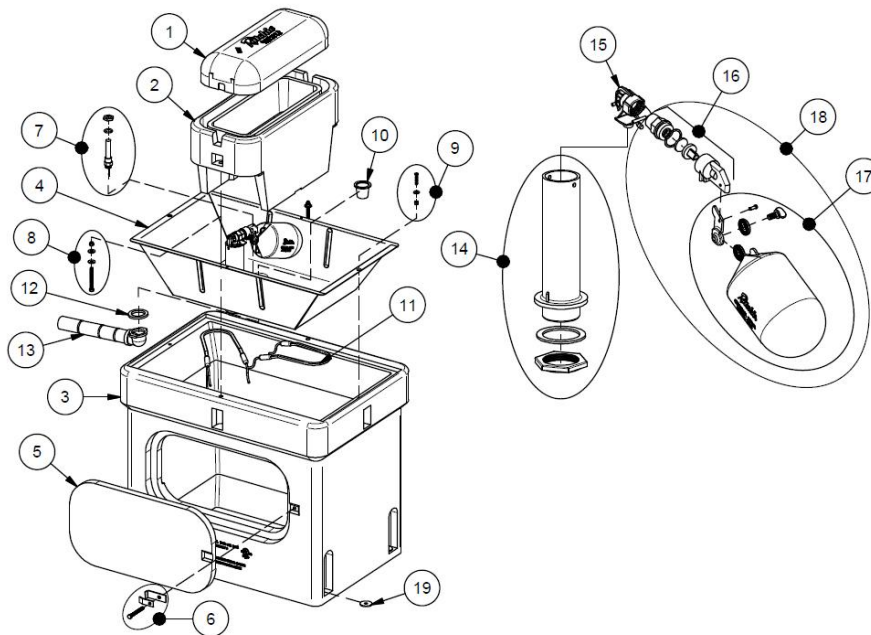

OmniFount 3

Part # [18270](#)

Item	Part #	DairySS.com Item # (follow link to purchase)	Description	Qty
1	18418	6908	Omni 3 Cover	1
2	18345	6909	Omni 3 Frame pkg	1 pkg
3	18272	6910	Omno 3 Casing	1
4	18342	6911	Omni 3 Trough	1 pkg
5	16562	6912	Access Panel	1
6	18147	6898	Access Panel Hardware pkg	1 pkg
7	16534	6913	Fenwal Thermostat Pkg	1 pkg
8	18319	6914	Fram Bolt & Washer	1 pkg
9	18095	6915	Trough Screw & Nut	1 pkg
10	11480	6901	Drain Plug	1
11	11419	3489	120 V Heater	2 pkg
12	18075	6902	Drain Washer	1 pkg
13	11472	Special Order Only	Drain Pipe with Elbow	1
14	16629	6916	Standpipe Pkg	1 pkg
15	11514	6917	Valve Package 3/4"	1 pkg
16	15377	6918	Green Male Valve 3/4"	1 pkg
17	18314	4514	Float with Hardware Pkg	1 pkg
18	16993	6919	Green Valve & Float Pkg	1 pkg
19	18318	6906	Bolt Down Washer	1 pkg
NS	13830	4289	Cable Heater	1 pkg