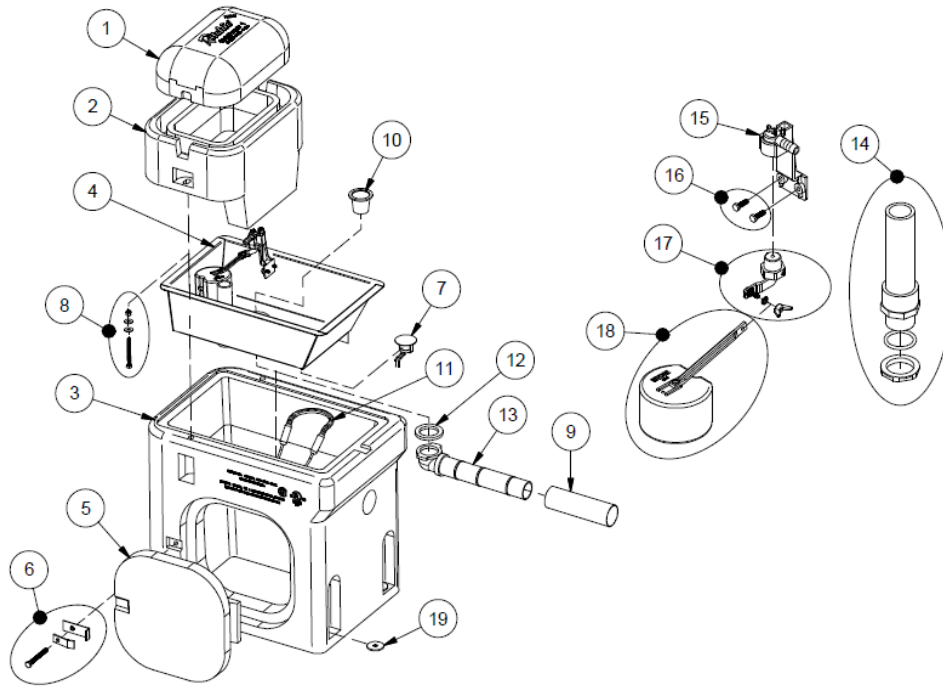

OmniFount 1

Part # [18359](#)

Item	Part #	DairySS.com Item # (follow link to purchase)	Description	Qty
1	18422	6892	Omni 1 Cover	1
2	18473	6893	Omni 1 Frame pkg	1 pkg
3	18361	6895	Omno 1 Casing	1
4	18368	6894	Omni 1 Trough	1 pkg
5	18147	6897	Access Panel	1
6	18370	6898	Access Panel Hardware pkg	1 pkg
7	11885	2333	Disc Thermostat pkg	1 pkg
8	18266	6899	Frame Bolt, nut & washer	1 pkg
9	17500	6900	Drain Pipe Guard	1
10	11480	6901	Drain Plug	1
11	14150	3458	120 v Heater	1 pkg
12	18075	6902	Drain Washer	1 pkg
13	11471	Special Order Only	Drian Pipe with Elbow	1
14	16866	6903	Standpipe pkg	1 pkg
15	11515	6904	Valve Bracket	1 pkg
16	18066	6905	Screws Valve bracket	1 pkg
17	12575	2298	Red Valve pkg	1 pkg
18	13613	3466	Float with Short Arm pkg	1 pkg
19	18318	6906	Bolt Down Washer	1 pkg
NS	13830	4289	Cable Heater	1 pkg
NS	16627	6907	Omni 1 Accessory pkg	1 pkg